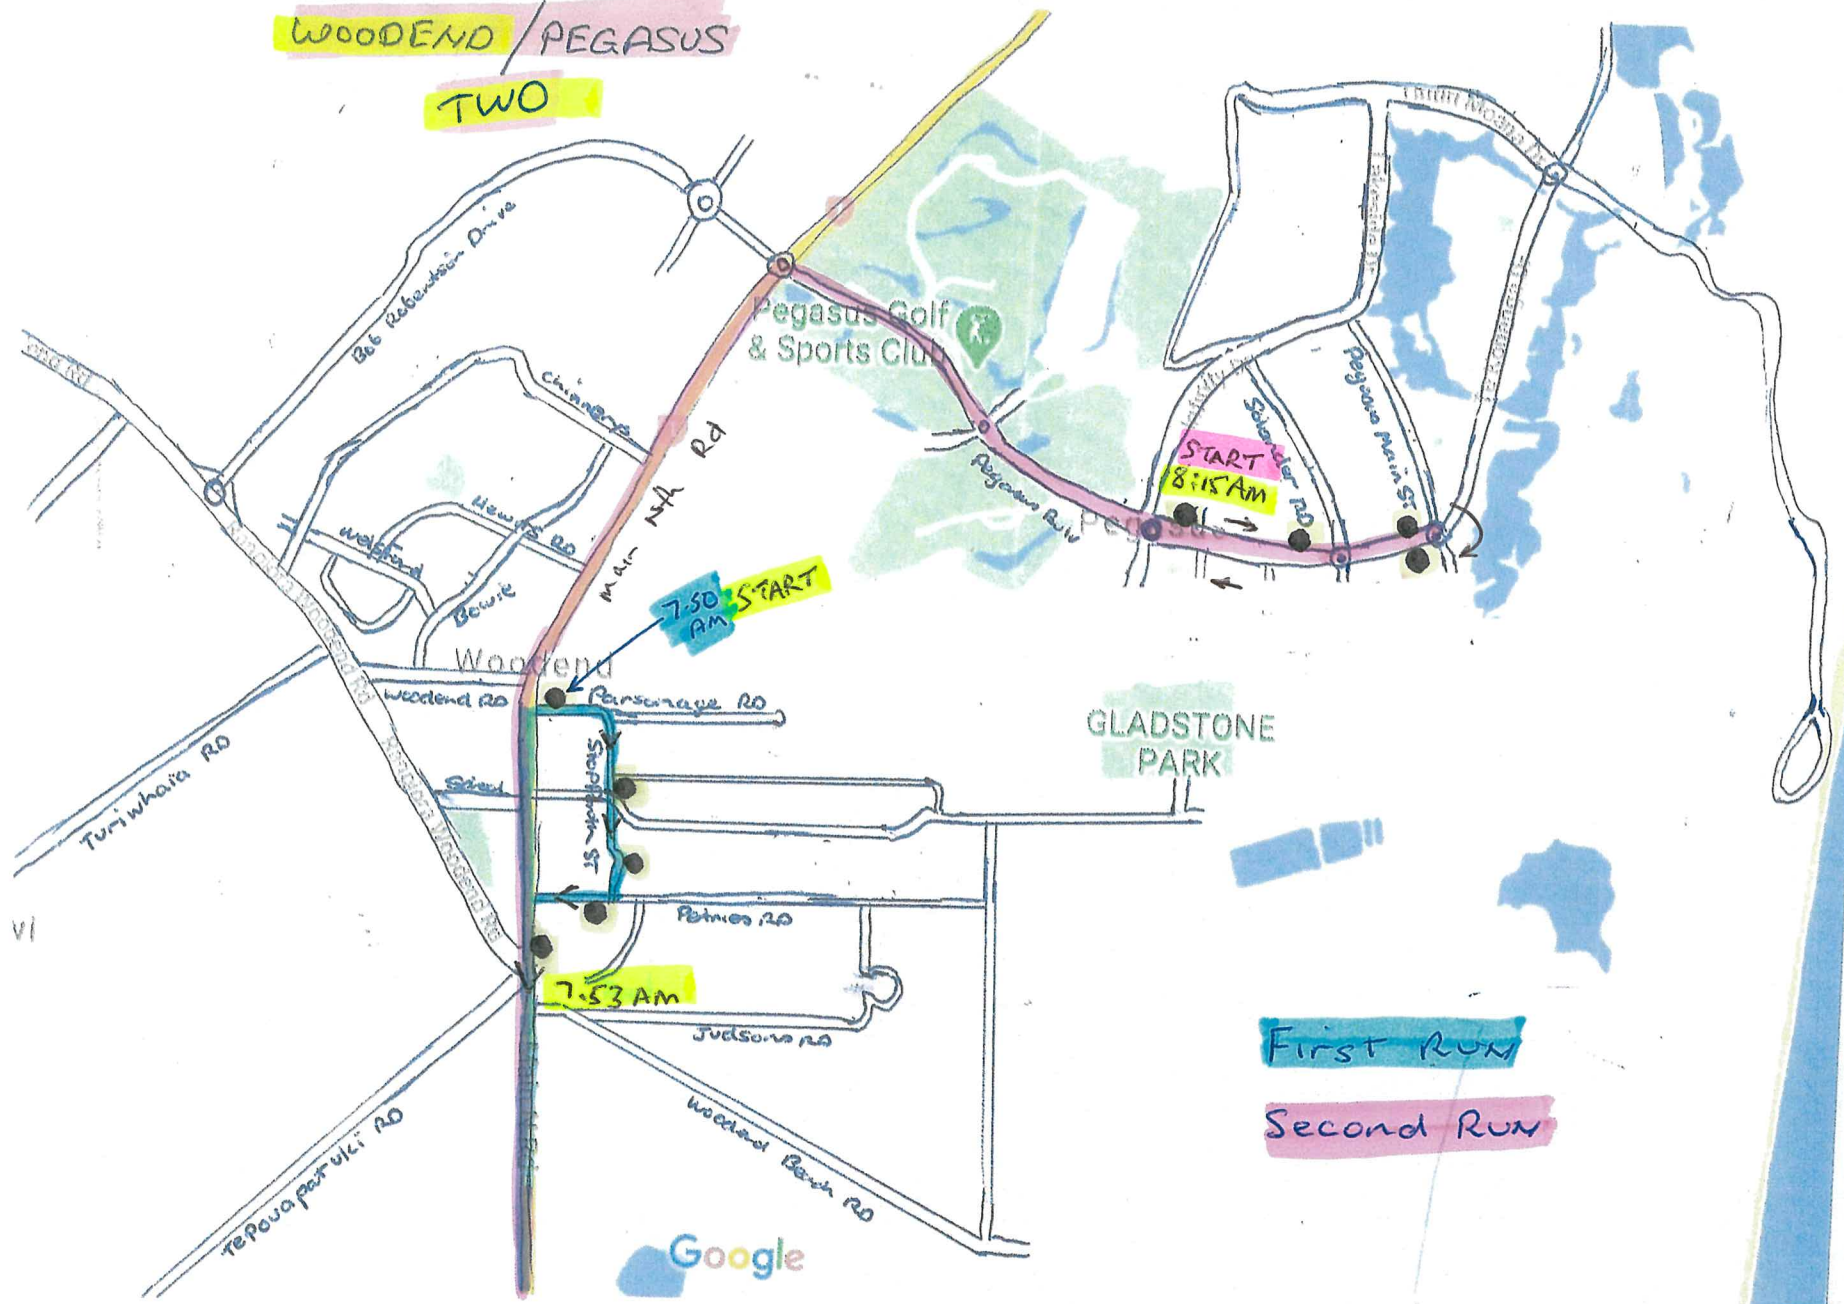

WOODEND / PEGASUS
TWO

First Run

Second Run

Woodend 2

The Woodend 1 and Woodend 2 Bus Routes have been designed to avoid any student having to cross the busy Main North Road.

For their own safety, students must ensure they board the correct bus.

Morning Run **Blue Line of Map**

The starting point is on Parsonage Road at 7:50 am, then the bus will head east.

It turns right into Stopforth Street.

Right onto Gladstone Rd.

Left onto Main North Rd heading south.

Continue via the motorway through to Kaiapoi High School.

Afternoon Run

Departs Kaiapoi High School at 3:05pm.

The Run is the same as the Morning – Blue Line.

Afternoon Run Wednesday

Departs Kaiapoi High School at 2:30pm.

The Run is the same as the Morning – Blue Line.