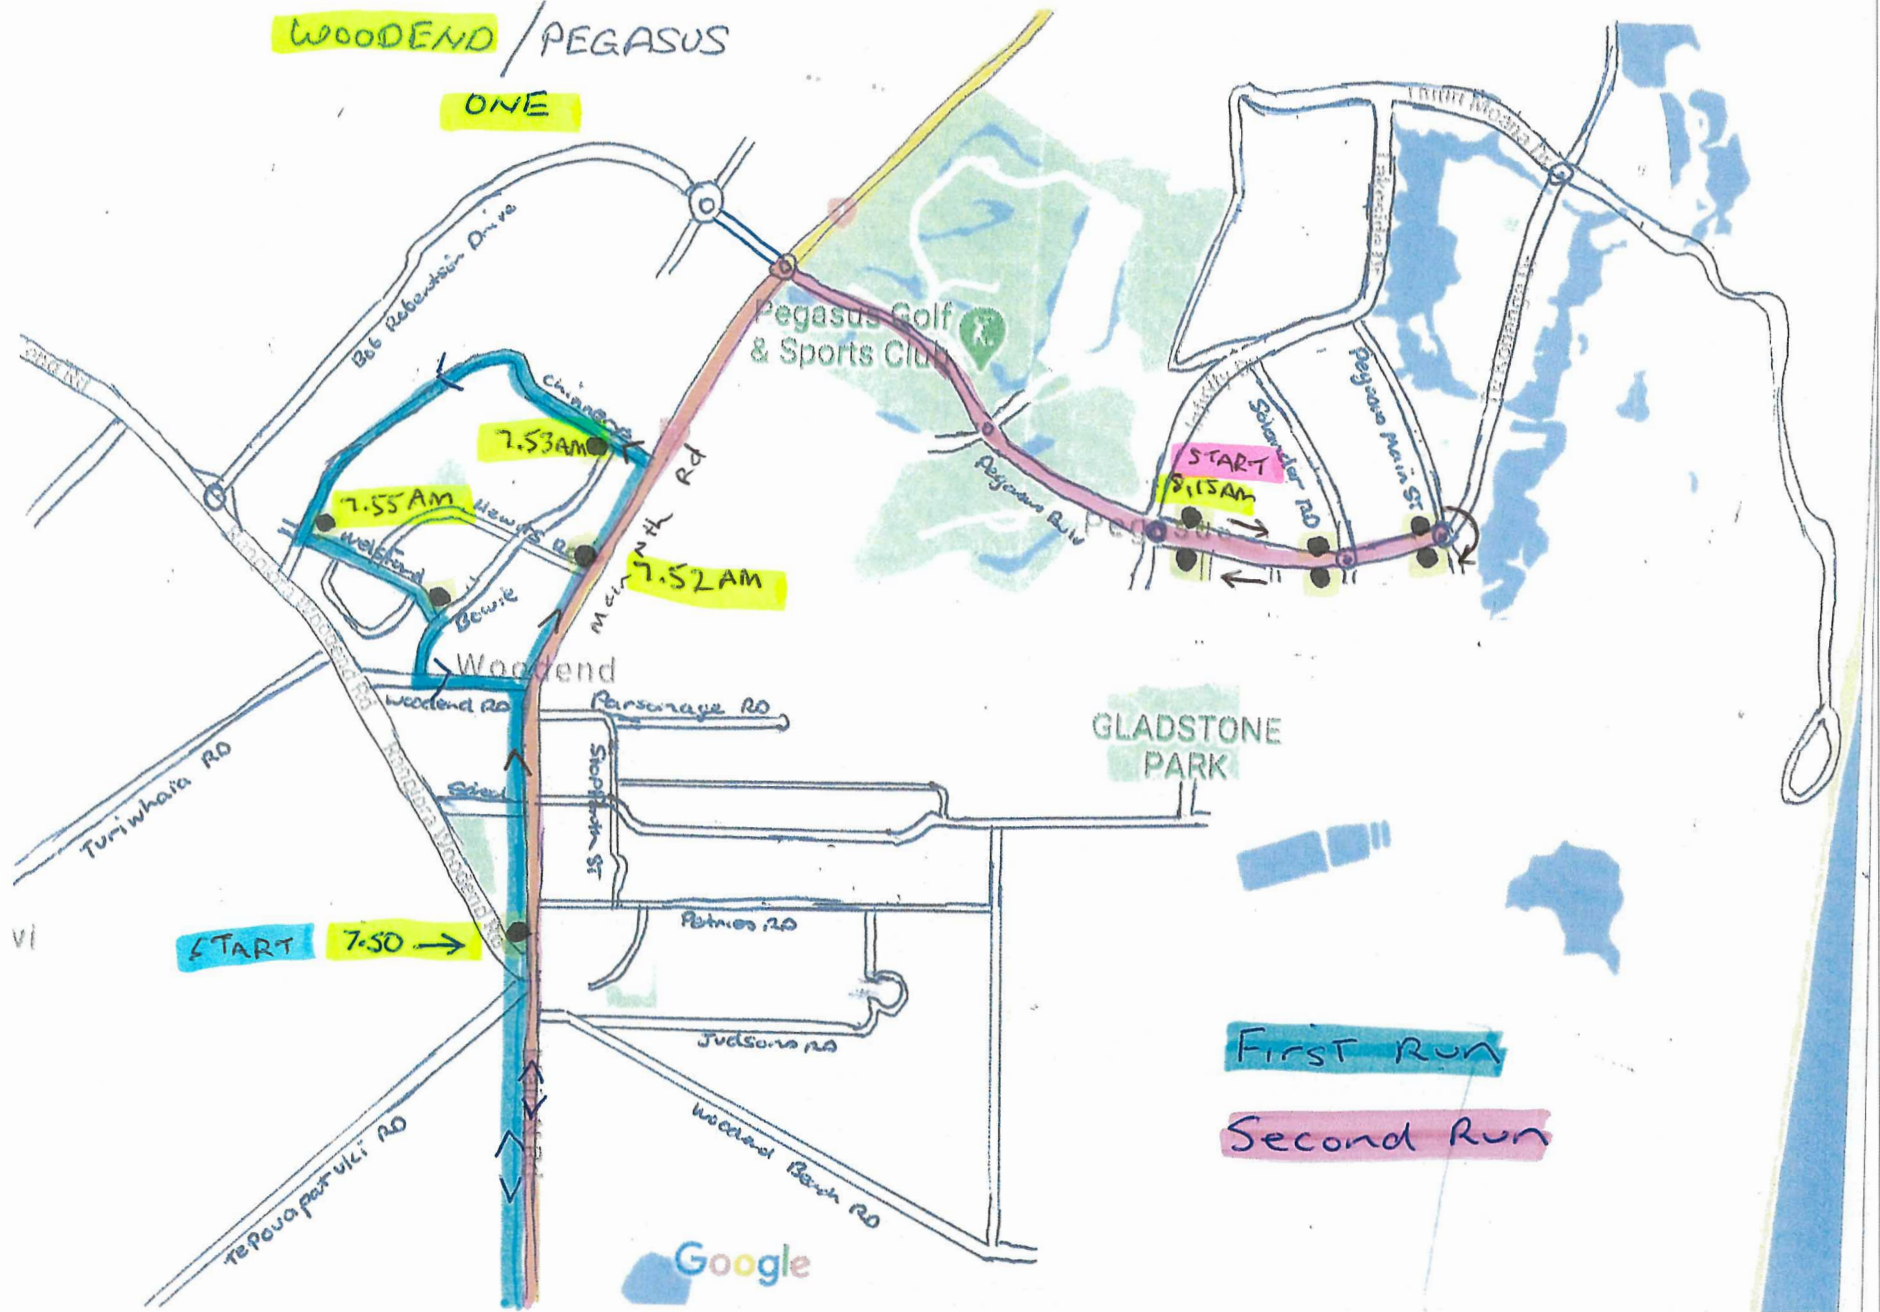

WOODEND / PEGASUS 1

WOODEND / PEGASUS
ONE

Woodend 1

The Woodend 1 and Woodend 2 Bus Routes have been designed to avoid any student having to cross the busy Main North Road.

For their own safety, students must ensure they board the correct bus.

Morning Run Blue Line of Map

The starting point is on Main North Road (near the corner of Rangiora Woodend Road) at the bus stop at 7:50am, then the bus will head north.

It turns left onto Chinnerys Rd.

Left into Welsford St.

Right into Bowie Drive.

Left onto Woodend Rd.

Right onto Main North Rd heading south.

Continue via the motorway through to Kaiapoi High School.

Afternoon Run

Departs Kaiapoi High School at 3:05pm.

The Run is the same as the Morning – Blue Line.

Afternoon Run Wednesday

Departs Kaiapoi High School at 2:30pm.

The Run is the same as the Morning – Blue Line.