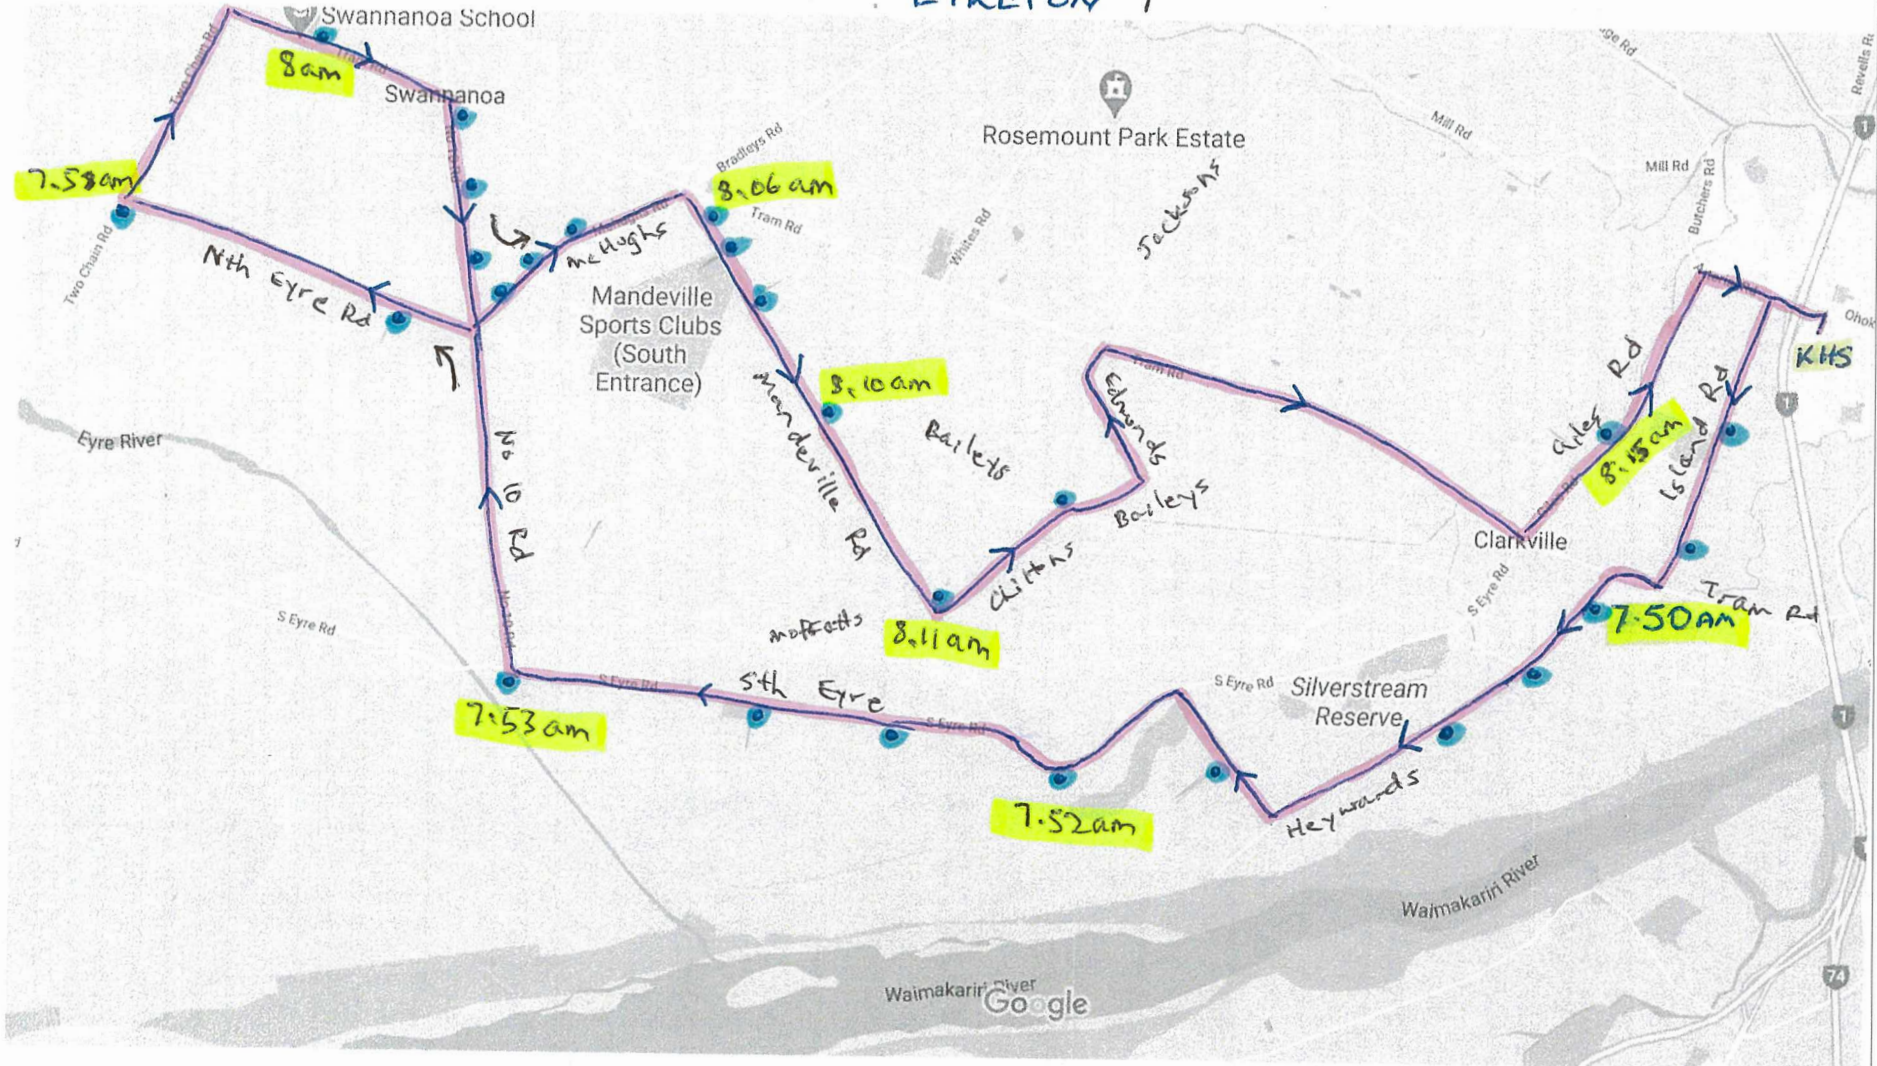

EYRETON

Google Maps

EYRETON 1

Eyreton

Morning Run

The starting point is on Heywards Rd opposite Clarkville School at 7:50am, then the bus will head southwest following Heywards Rd to South Eyre Rd.

It turns left onto South Eyre Rd. Right onto No. 10 Rd.

Left onto North Eyre Rd. Right onto Two Chain Rd.

Right onto Tram Rd. Right onto No. 10 Rd.

Left onto McHughs Rd. Right onto Mandeville Rd.

Left onto Chiltons Rd. Right onto Baileys Rd.

Left onto Edmunds Rd. Right onto Tram Rd.

Left onto Giles Rd. Right onto Ohoka Rd (the arterial road).

Through to Kaiapoi High School & St Patrick's School.

Afternoon Run

Departs Kaiapoi High School after St Patrick's Children have boarded the bus (approximately 3:10pm).

The Run is the same as the Morning.

Afternoon Run Wednesday

Departs Kaiapoi High School at 2:30pm.

The Run is the same as the morning.

NOTE: No St Patrick's children on WEDNESDAY afternoon.