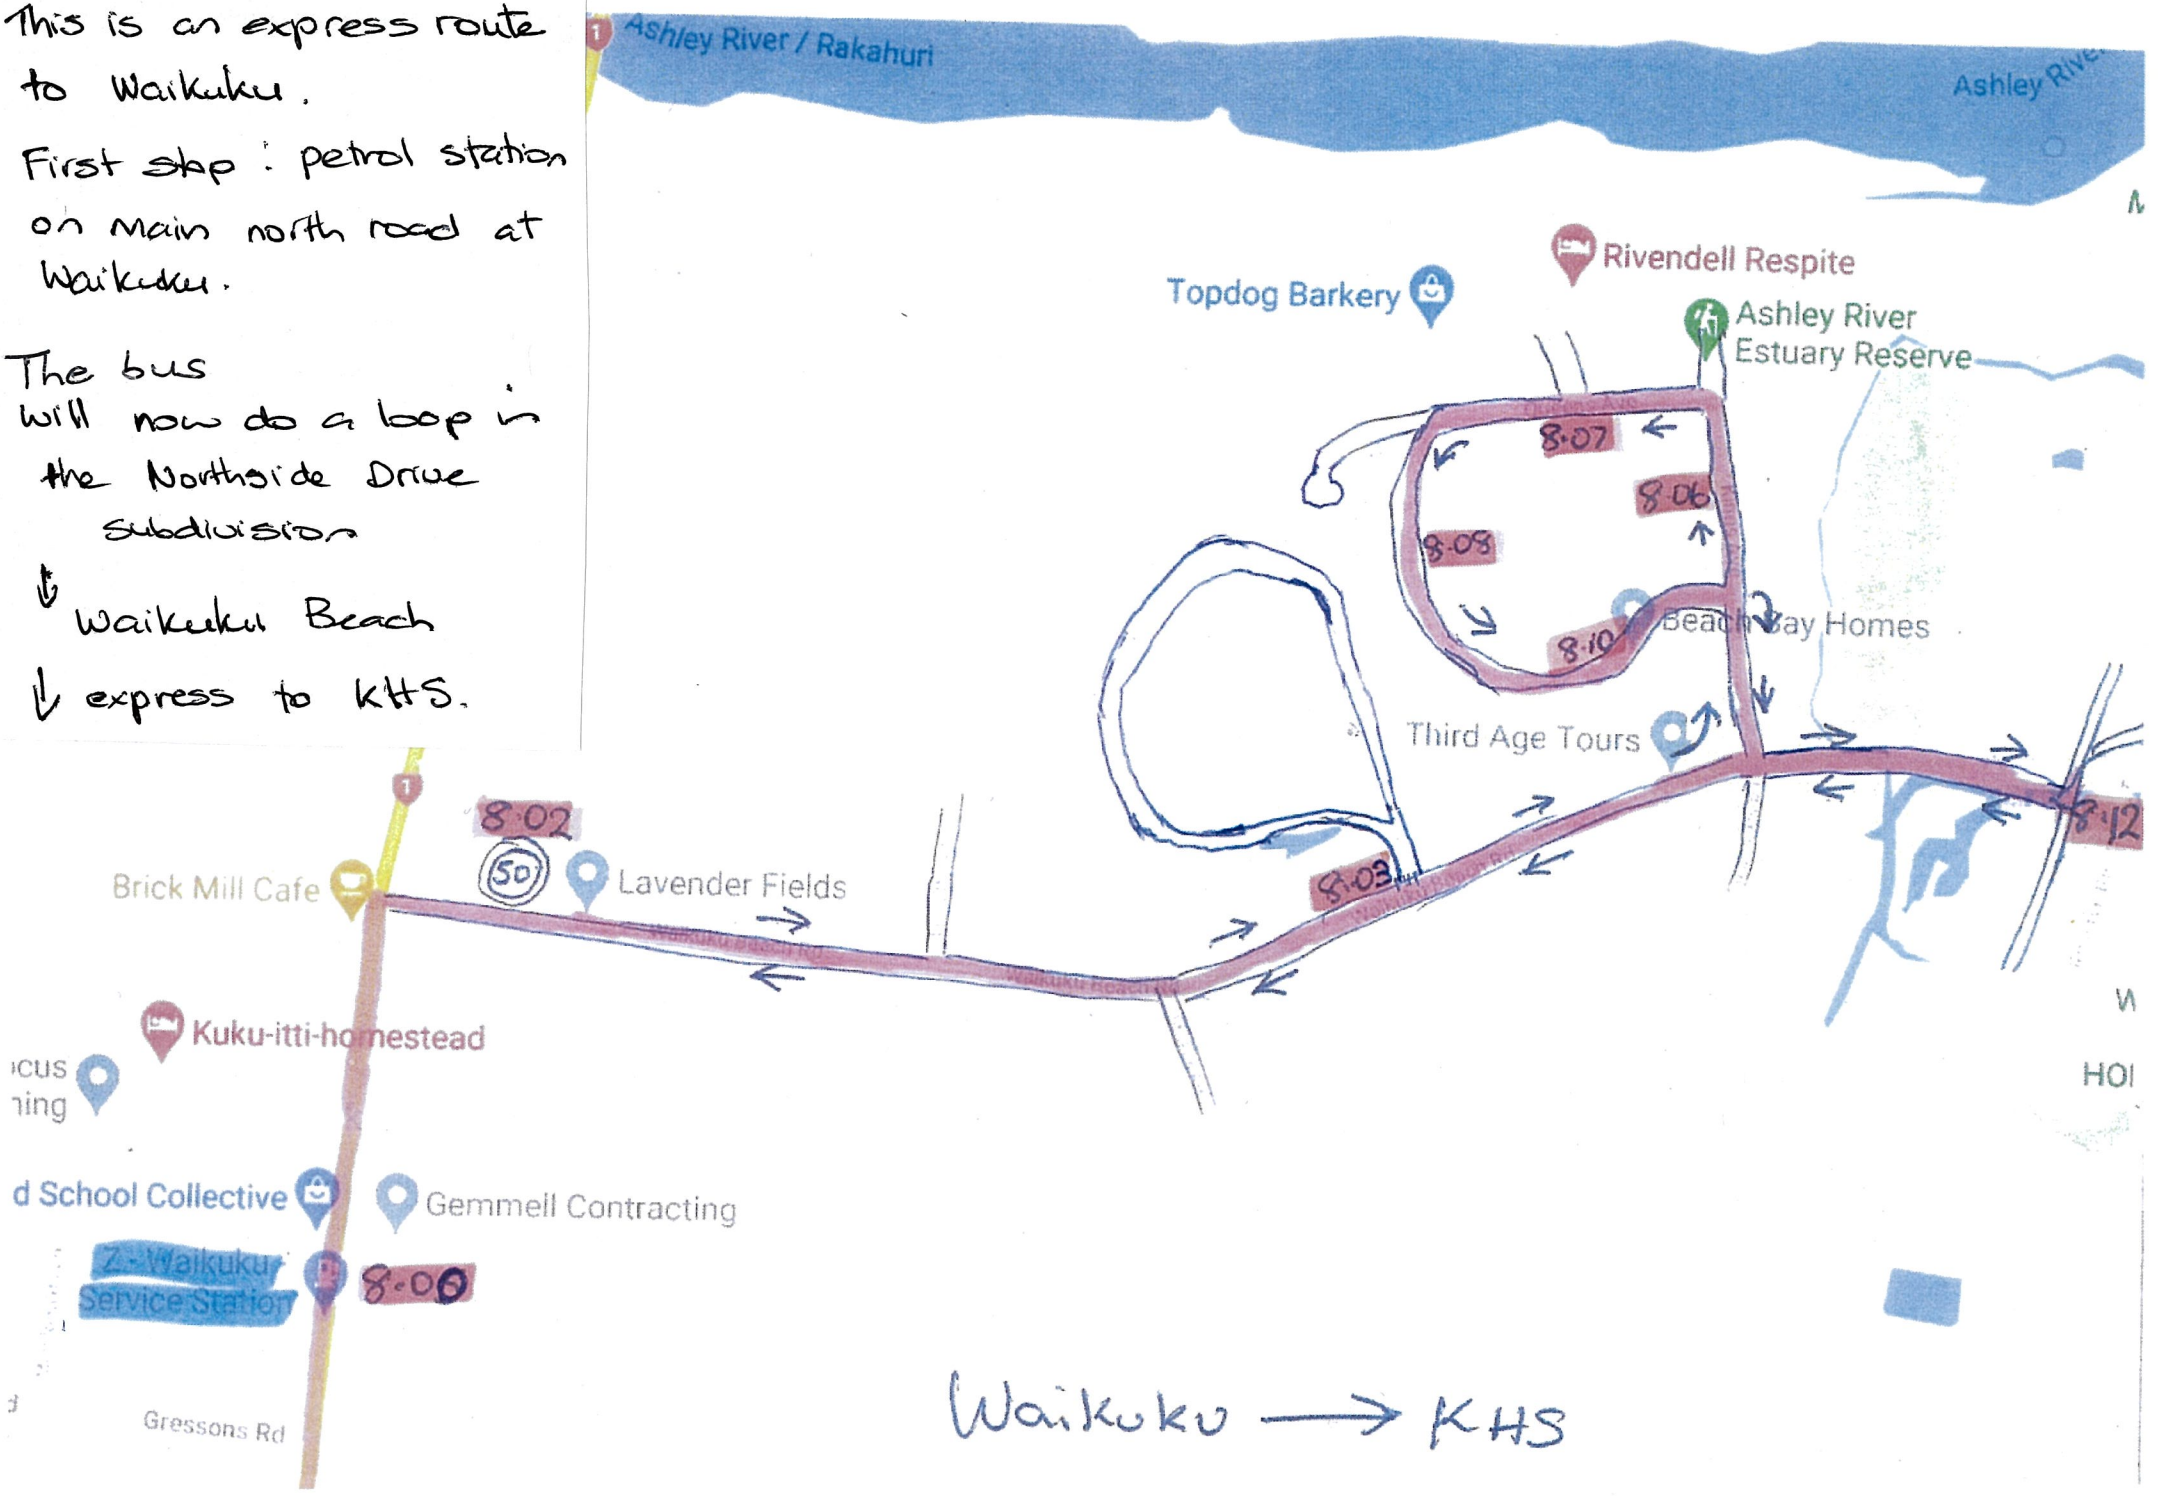

This is an express route to Waikuku.

First stop: petrol station on main north road at Waikuku.

The bus will now do a loop in the Northside Drive subdivision

↓ Waikuku Beach

↓ express to KHS.

Waikuku → KHS