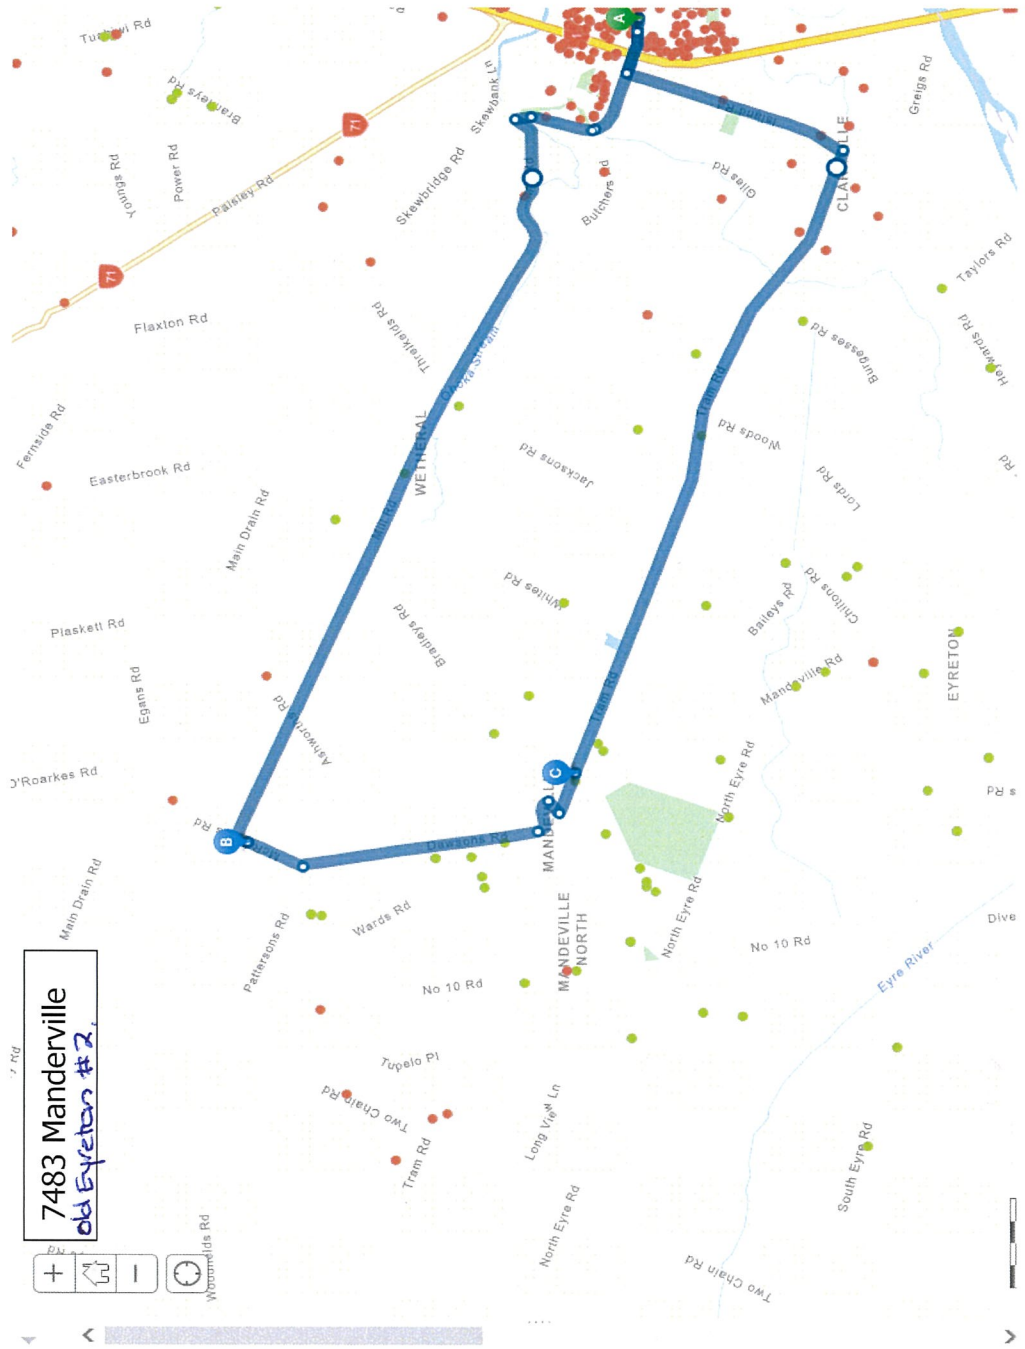

Directions

A Kaiapoi High School, Ohoka Rd, Kaiapoi, 7630, NZL

B 71-71 McRoberts Rd, Ohoka, 7475

C 933 Tram Road, Ohoka, 7692

ADD

<Driving Distance>

TIME UNSPECIFIED

GET DIRECTIONS CLEAR

OPTIONS

26.4
kilometers

19 min typically
19 min

- A** 1. Start at Kaiapoi High School, Ohoka Rd, Kaiapoi, 7630, NZL
- ↑** 2. Go west on Ohoka Rd toward Otaki St
0.17 km
- ↑** 3. Continue forward on Christchurch Northern Mtwy
0.50 km · 1 min
- ↙** 4. Bear left on Ohoka Rd
0.75 km · 1 min
- ↑** 5. Continue forward
0.03 km
- ↑** 6. Continue forward on Butchers Rd
0.65 km · 1 min

7483 Manderville
Old Eyretown #2