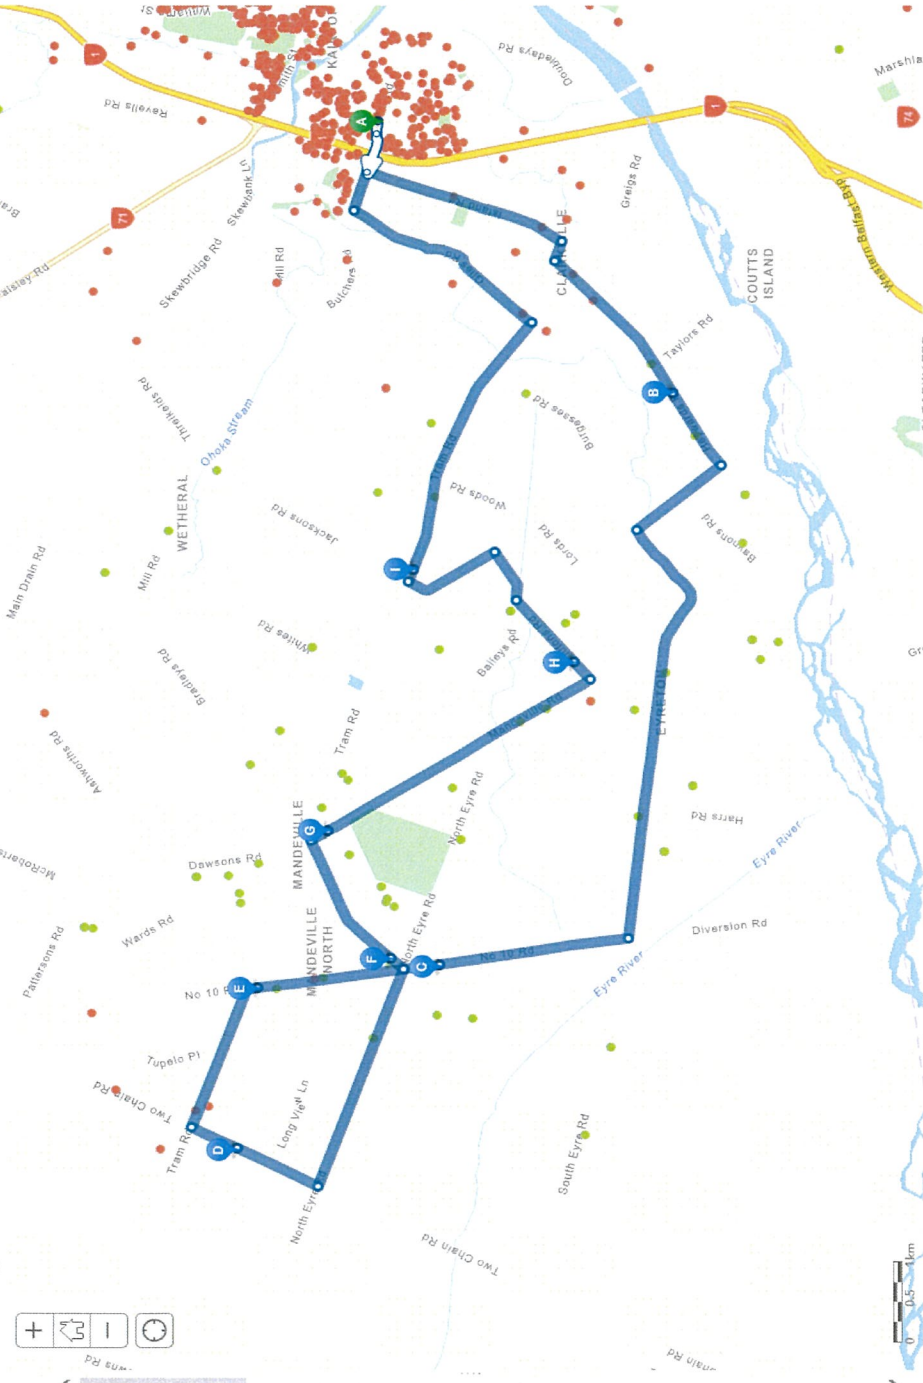

Eyreton #1

Directions

- A** Kaiaipo High School, Ohoka Rd, Kaiapoi, 7630, NZL
- B** 190-280 Heywards Rd, Clarkville, Kaiapoi, 7692
- C** 59-197 No 10 Rd, Swannanoa, 7692
- D** 851-937 Two Chain Rd, Swannanoa, 7475
- E** No 10 Rd, Swannanoa, 7476
- F** McHugh Rd, Swannanoa, 7692
- G** 450-474 Mandeville Rd, Ohoka, 7692
- H** 1-121 Chiltons Rd, Ohoka, 7692
- I** 588-588 Tram Rd, Ohoka, 7692

ADD

<Driving Distance>

TIME UNSPECIFIED

GET DIRECTIONS CLEAR

40.8 Kilometers

29 min typically  
29 min

- A** 1. Start at Kaiapoi High School, Ohoka Rd, Kaiapoi, 7630, NZL
- ↑ 2. Go west on Ohoka Rd toward Oraki St 0.17 km