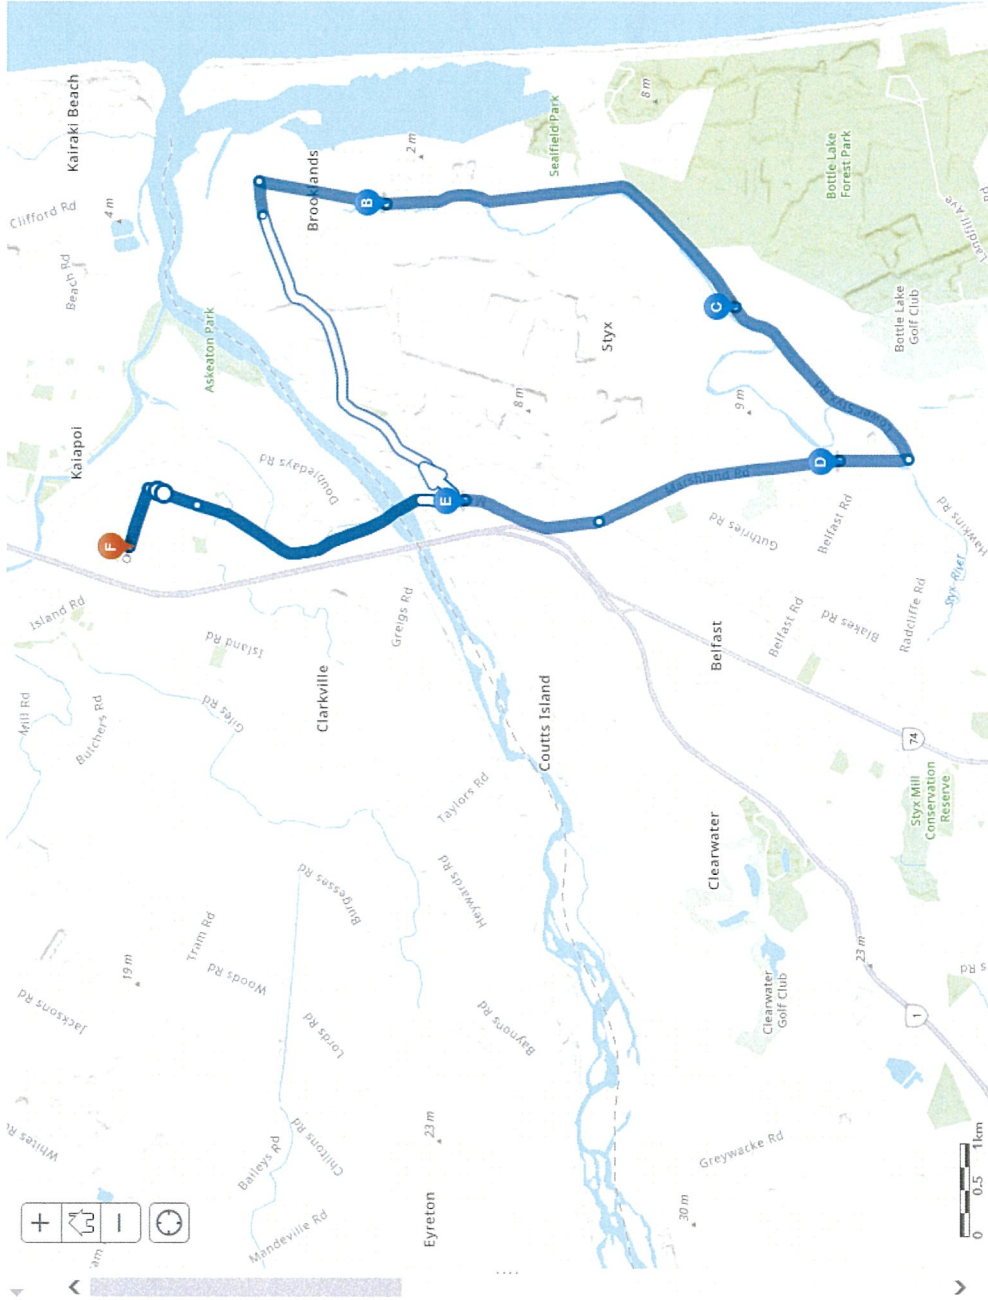

BROOKLANDS

Directions

- A** Kaiapoi High School, Ohoka Rd, Kaiapoi, 7630, NZL
- B** 952 Lower Styx Road, Brooklands, Christchurch, Cant
- C** Lower Styx Rd, Bottle Lake, Christchurch, 8083
- D** 577-635 Marshland Rd, Ouruhia, Christchurch, 8083
- E** 1261 Main North Road, Kainga, Christchurch, Canterbury
- F** Kaiapoi High School, Ohoka Rd, Kaiapoi, 7630, NZL

ADD

<Driving Distance>

TIME UNSPECIFIED

GET DIRECTIONS CLEAR

OPTIONS

26.6
kilometers

26 min typically
26 min

- A** 1. Start at Kaiapoi High School, Ohoka Rd, Kaiapoi, 7630, NZL
- ↑** 2. Go east on Ohoka Rd toward Akaroa St
0.67 km · 1 min
- ⊙** 3. At the roundabout, take the third exit onto Williams St
0.59 km · 1 min
- ↑** 4. Continue forward on Main North Rd
3.06 km · 3 min