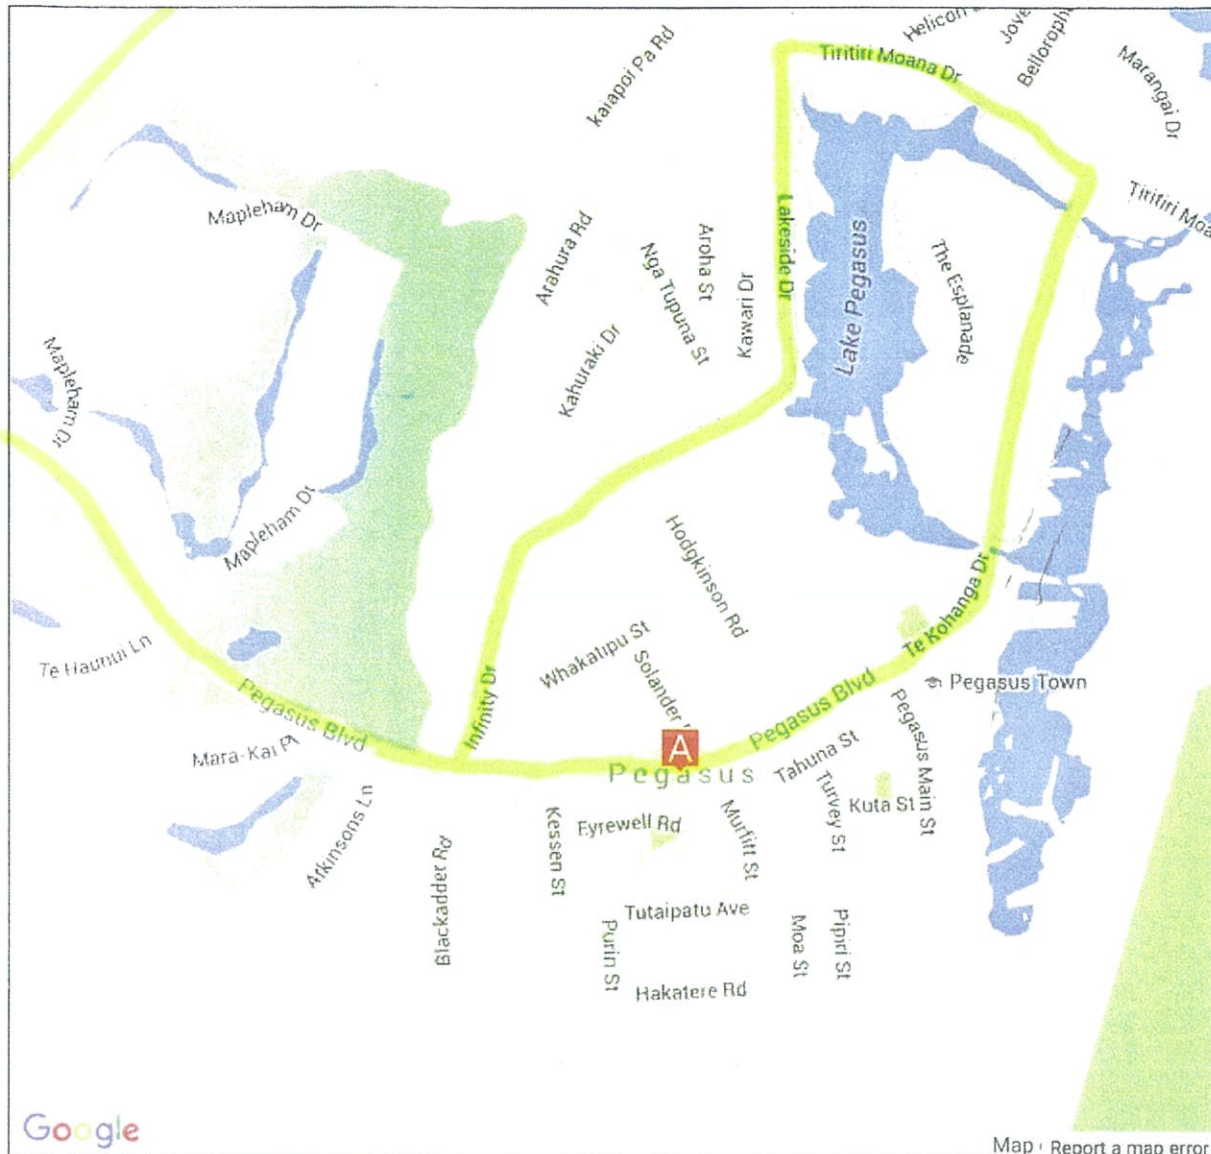

WISES.CO.NZ

Search Results

A Pegasus

Bus turns left from Pegasus Blvd onto Infinity Drive. It follows Infinity Drive to Lakeside Drive and turns right onto Tiritiri Moana Drive follows to Te Kohanga Drive and turn right. This connects to Pegasus Blvd → to Main Road → school.

Afternoon bus departs KHS 3.10pm (Mon/Tues/Thurs/Fri) and 2.50pm Wed.