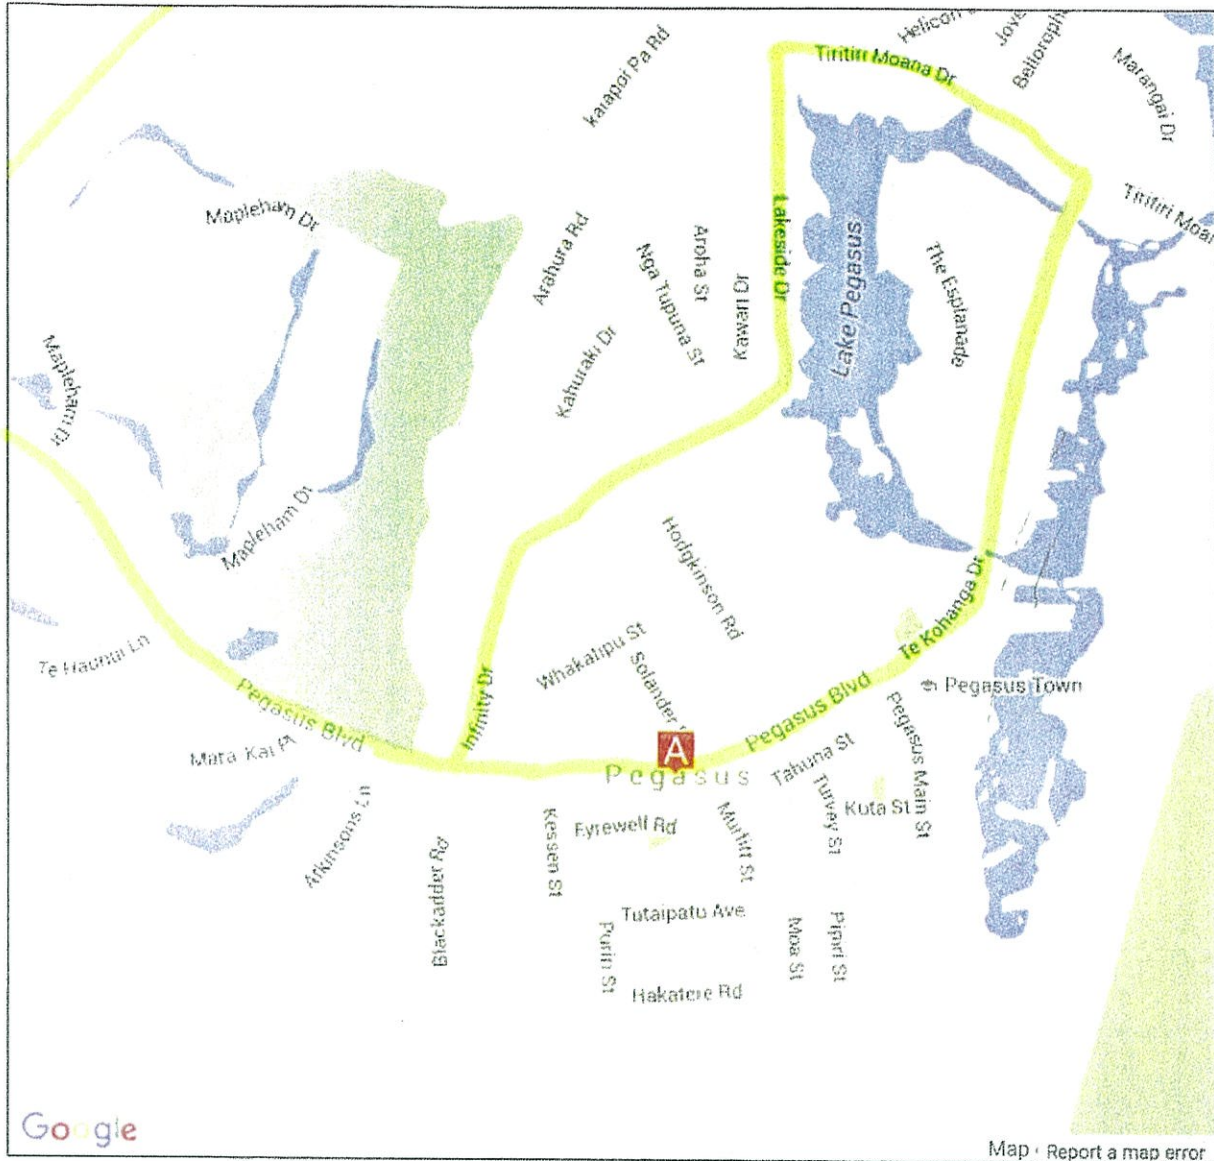

WISES.CO.NZ

Search Results

- A** Pegasus

Bus turns left from Pegasus Blvd onto Infinity Drive. It follows
 Infinity Drive to Lakeside Drive and turns right onto
 Tiritiri Moana Drive follows to Te Kohanga Drive and
 turn right. This connects to Pegasus Blvd → to
 Main Road → school.