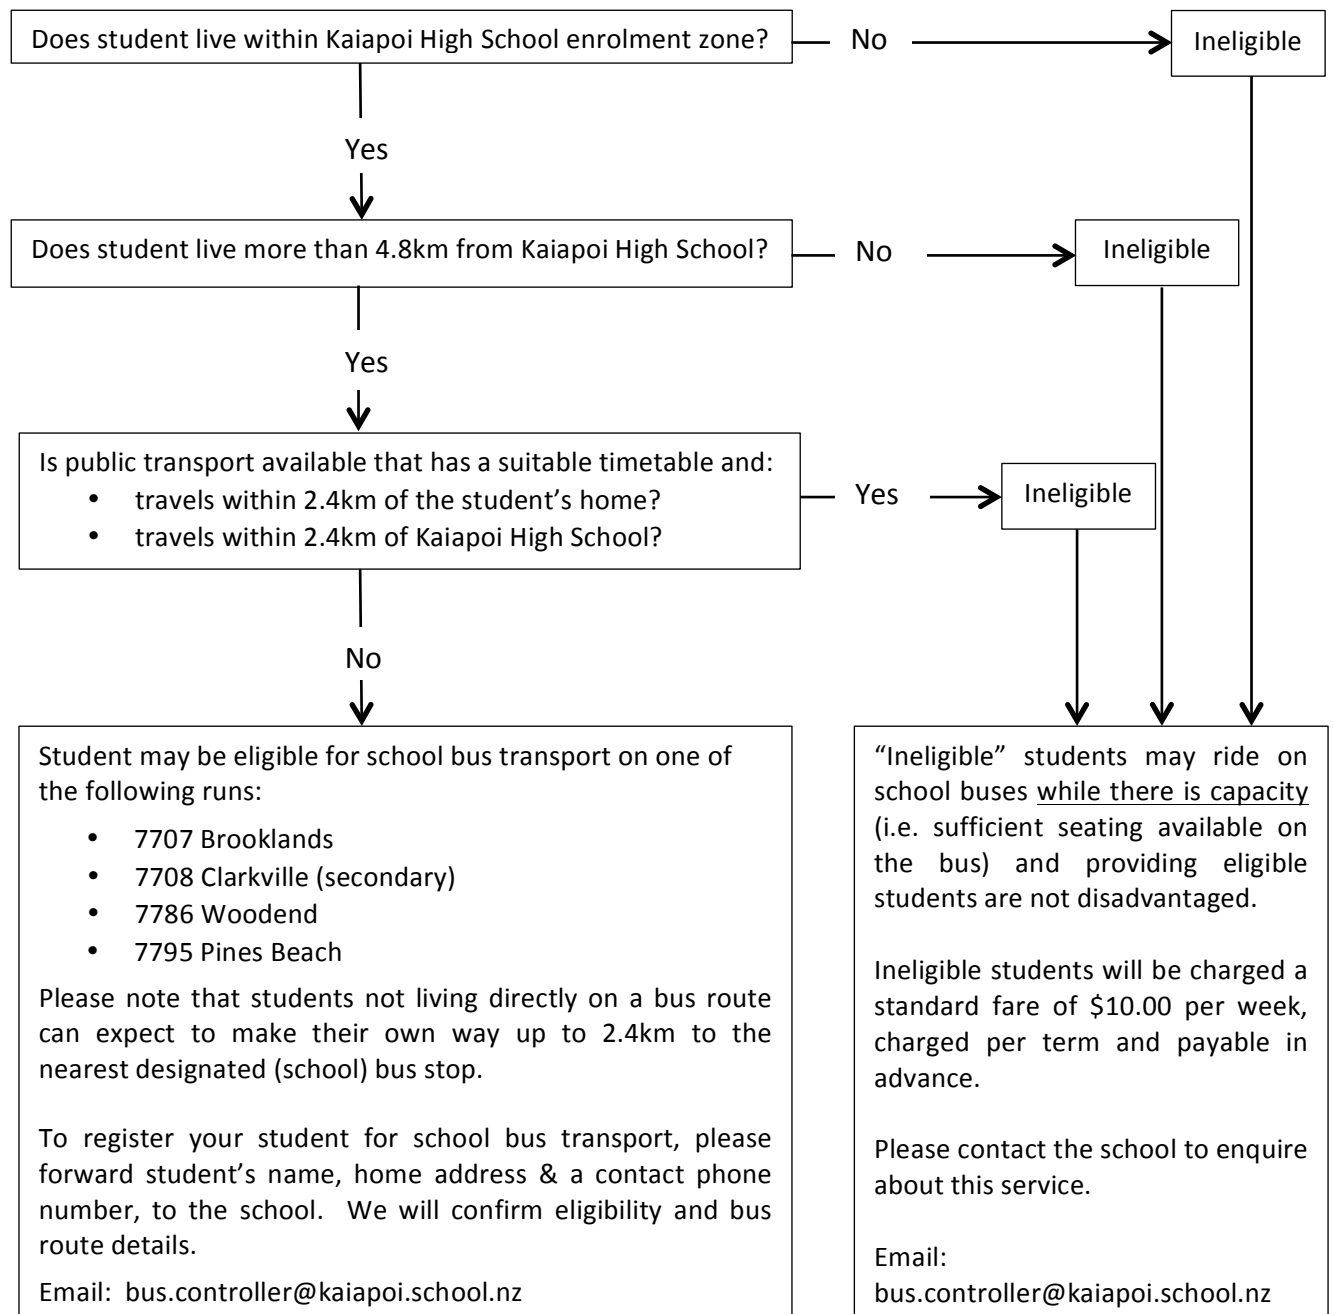

## KAIAPOI HIGH SCHOOL BUS SERVICE – who is eligible?

For more information, FAQ's and fact sheets about school bus services, please visit the M.O.E. website:  
[www.minedu.govt.nz/schooltransport](http://www.minedu.govt.nz/schooltransport)